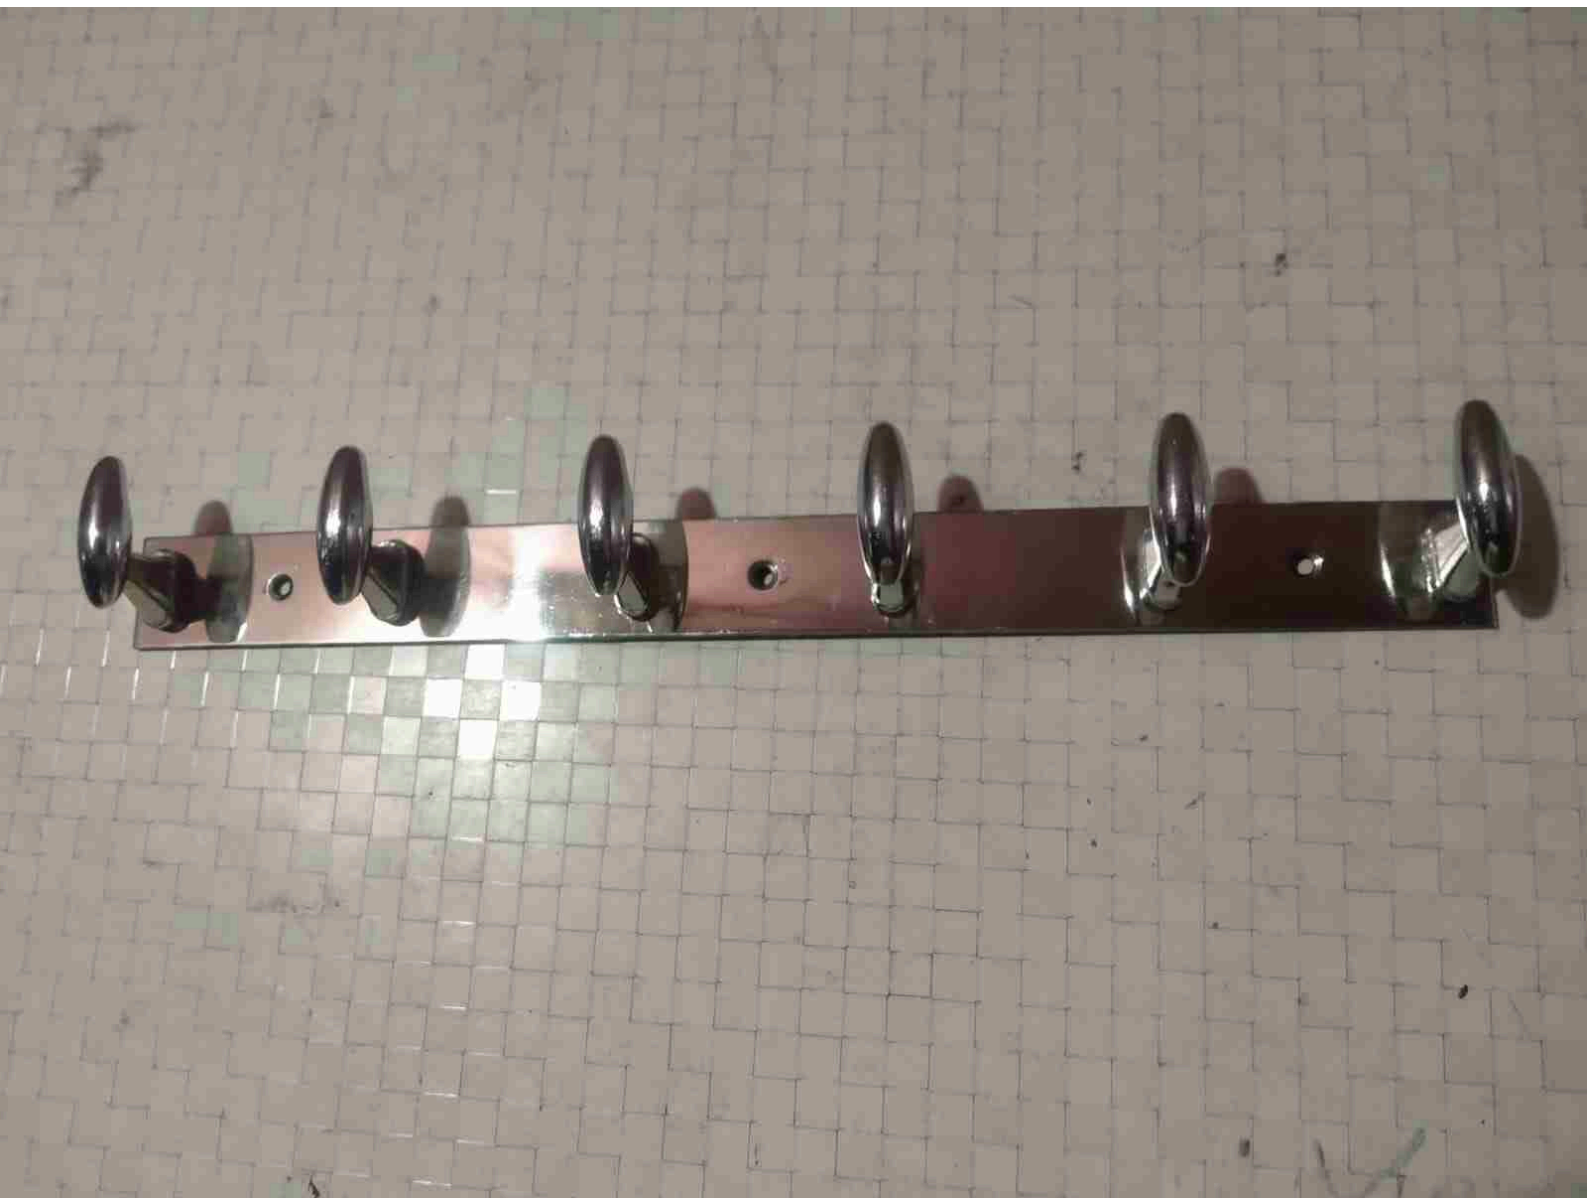

SQUARE

THREAD SEAL TAPE

START-UP[®]
THREAD SEAL TAPE

200 PCS/BOX

DHOLPHIN LIGHT

DHOLPHIN LIGHT

Blue Horse
Approval By Weight & Measurement Department
Model Approval No. IND / 09/18/308, 309
AN ISO 9001 : 2015 CERTIFIED COMPANY