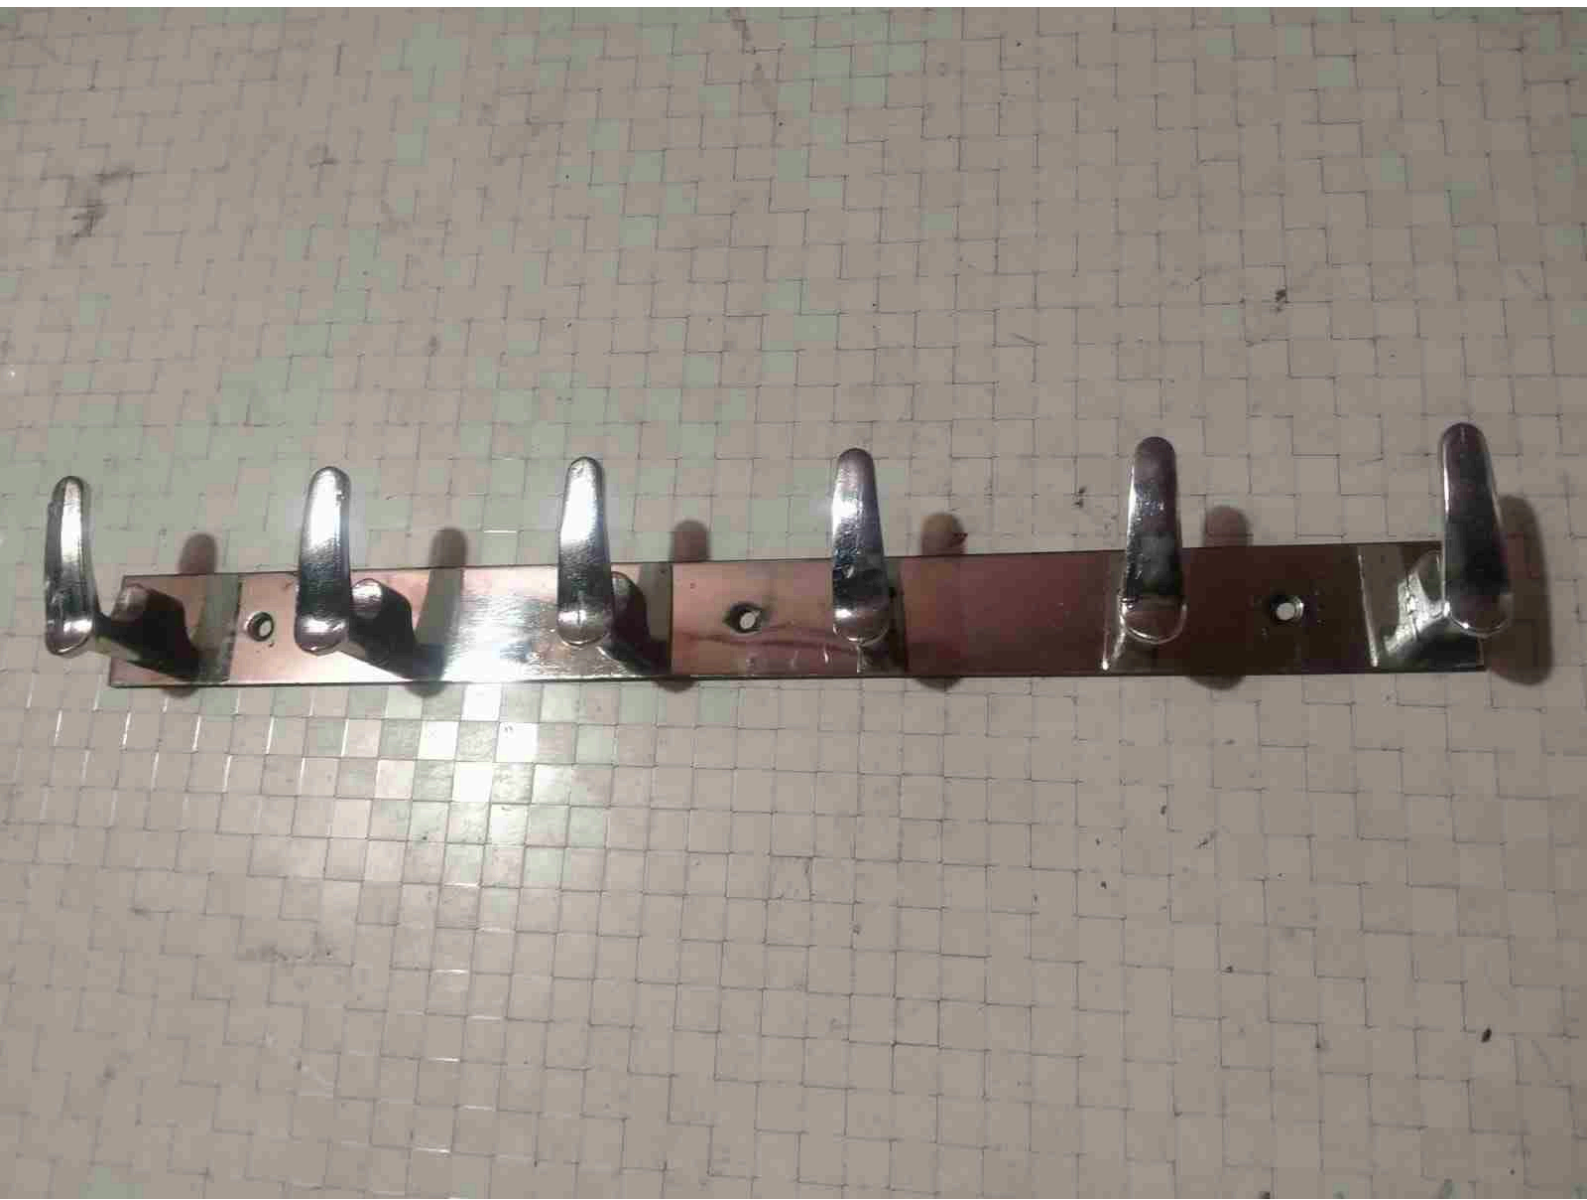

MADE IN INDIA

Digital Weighing Scale

NOZZLE

**LEVER
SPRAY**

SOLID METAL
BODY-PLATED
FOR EXTRA
DURABILITY

MADE IN CHINA

Rust proof

**POWDER COATED
BLACK SHORT BIBCOCK
NOW AVAILABLE**