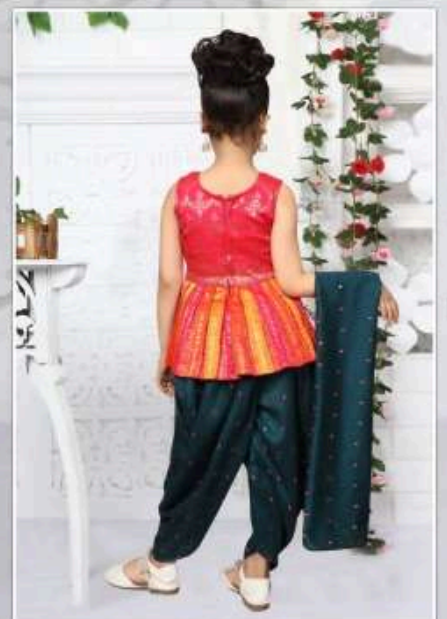

D.NO-2143
SIZE-18x28

Size: 20x30

**N
a
y
r
a

S
T
Y
I
e**

WITH INNER

With Legging

Size: 24x34

Paroski
Girl Fashion