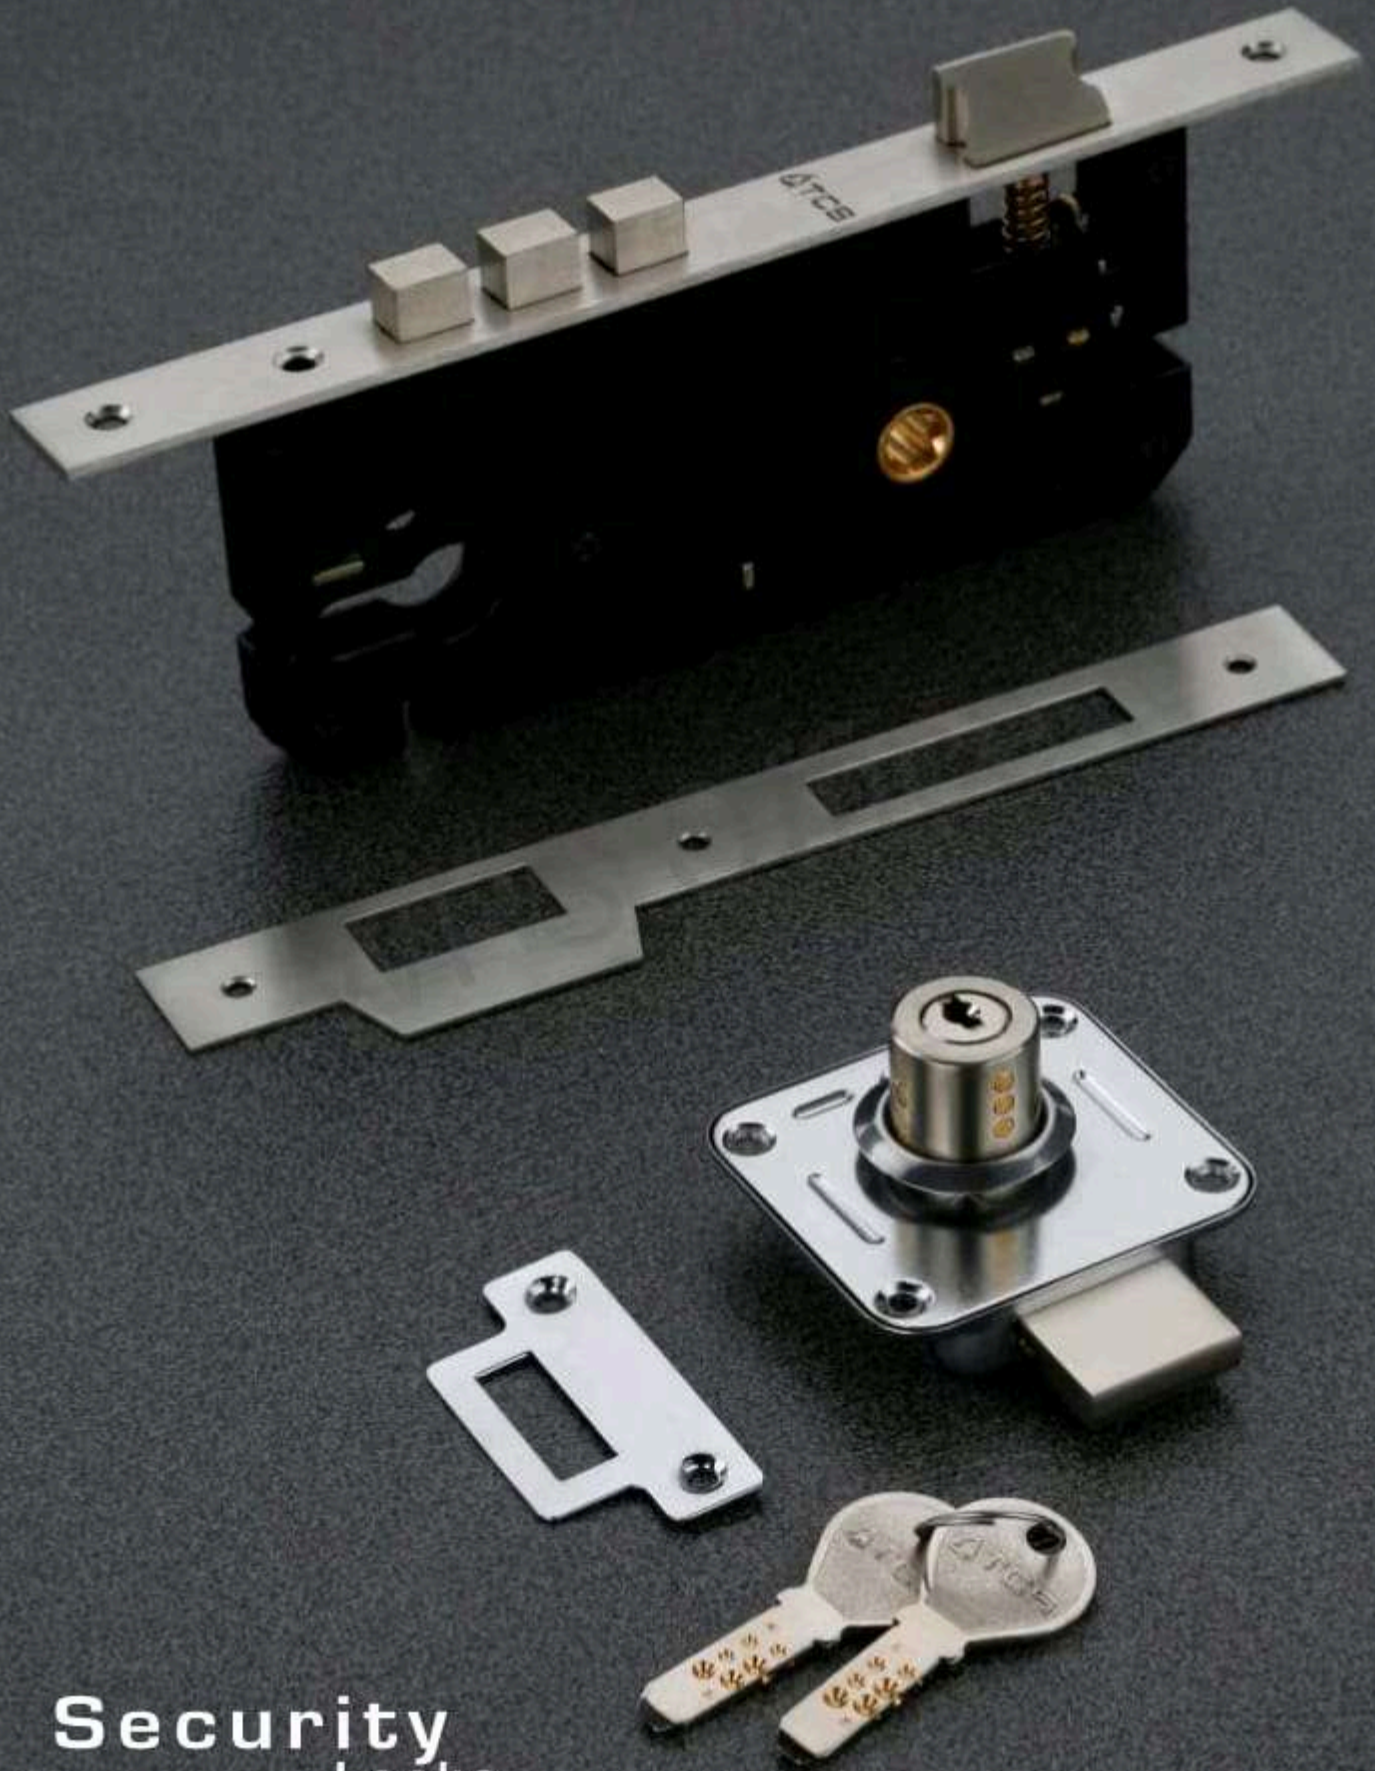

■ **C/B LOCK BUTTERFLY D/A**  
 (Zinc Cylinder & Brass Ultra Key)

■ **C/B LOCK EUROPA D/A**  
 (Brass Cylinder & Brass Ultra Key)

■ **BATHROOM LATCH (Regular with Zinc Striker)**

■ **BATHROOM LATCH (Heavy With Brass Striker)**

■ **LOCK BODY 8"**  
 KY D/A Bullet

■ **L/B 8" CY D/A BULLET**

■ **L/B 10" CY D/A BULLET**  
 (Brass Striker)

■ **DEAD LOCK CY**  
 (Brass Striker)

**Security**  
Locks

■ OVAL KEY HOLE ZINC  
FINISH : MATT