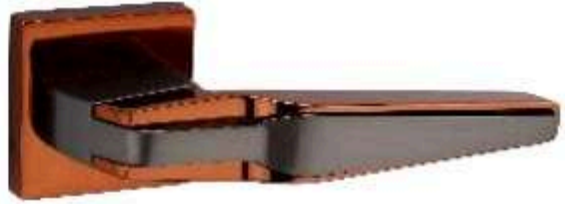

■ TR - 725
AVAILABLE IN
ROSE 10" CY
FINISH : ROSE GOLD + SATIN BLACK