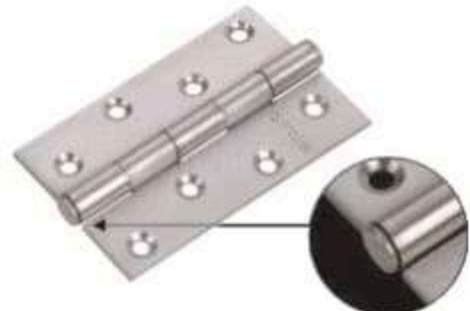

■ **S. STEEL SOFT CLOSE HINGES**
(Pin Type)

75 X 10 X 15	75 X 13 X 19	75 X 19 X 19
3" x 16	4" x 14	5" x 14
	3" x 12	4" x 12
		5" x 12